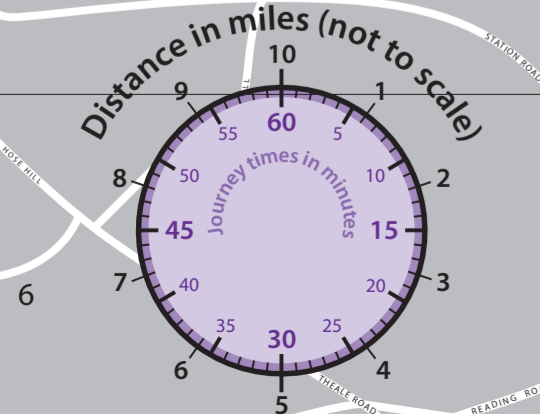

Legend

Reading Cycle Routes

- **R** South Reading
  Madejski Stadium & Whitley
- **R** South-East Reading & Wokingham
  RBH, Uni, Earley & Winnersh
- **R** East Reading & Woodley
  Newtown, Palmer Park & Bulmershe
- **R** North Reading
  Caversham & Emmer Green
- **R** West Reading
  Tilehurst & Prospect Park
- **R** South-West Reading
  Coley Park & Southcote

- **Town Centre Route**
- **Linking Route**
- **4** National Cycle Path
- Busy junction, no cycling facilities, caution advised
- Ready Bike Cycle Hire
- Skate/BMX Park
- Cycle parking facilities
- Park & Ride
- Railway Station

Cycle Facilities Key (for all route colours)

- Traffic-free cycle route
- On-road cycle route/facilities
- On-road cycle route - one-way street
- Pedestrian zone