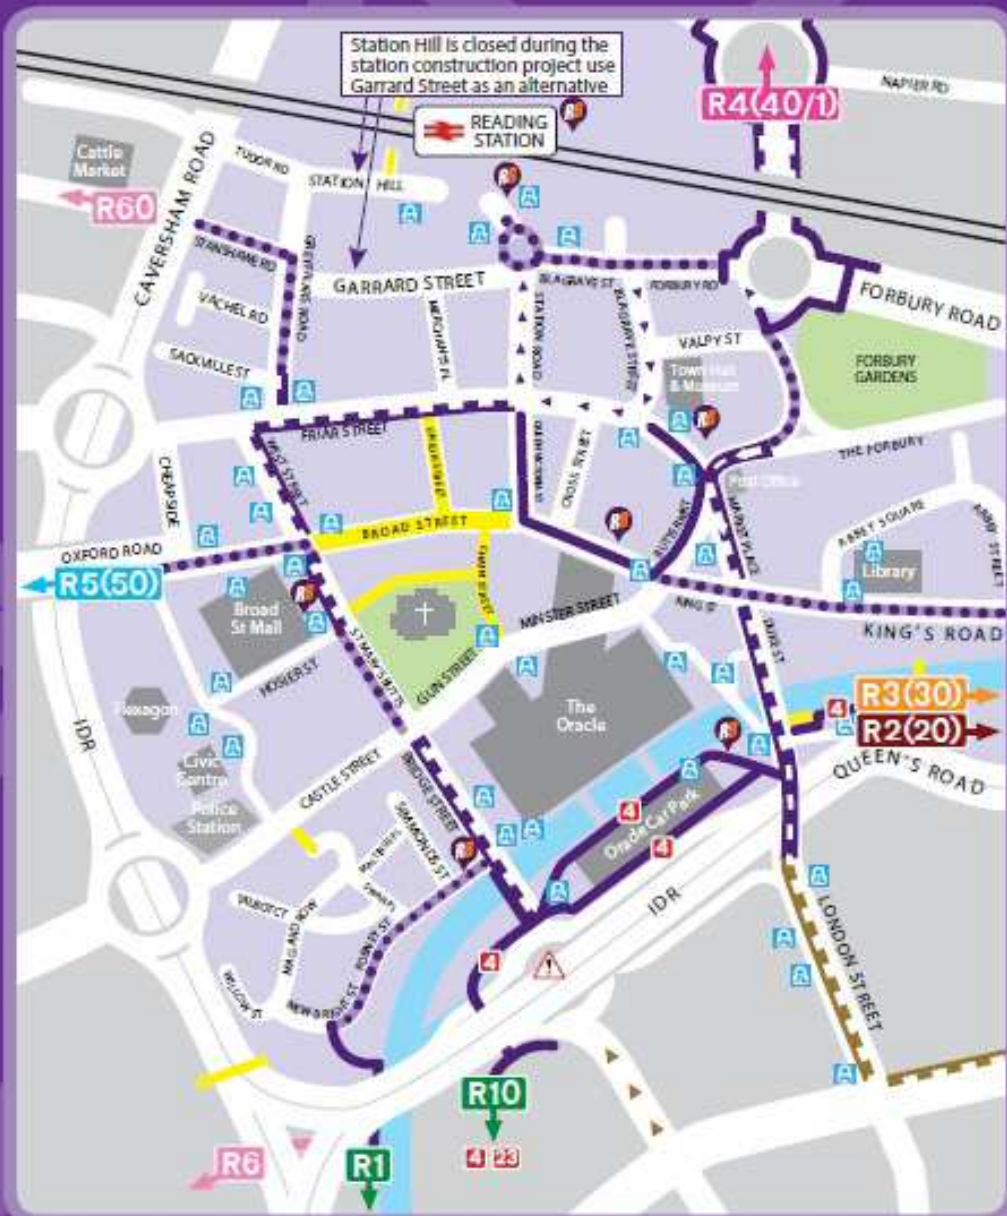

# Cycle Routes in Central Reading

## Legend

### Cycle Facilities Key (for all route colours)

- Off-road cycle route (tarmac or path)
- Off-road cycle route (gravel or rough surface)
- On-road cycle route – traffic-calmed or quiet residential road
- On-road cycle route – one-way street
- On-road cycle way / shared bus lane (one direction)
- On-road cycle way / shared bus lane (both directions)
- Pedestrians only, cyclists dismount
- Reading Cycle Route
- Town Centre Route
- Linking Route
- Ready Bike Cycle Hire
- National Cycle Path
- Busy junction, no cycling facilities, caution advised
- Cycle parking facilities
- Railway Station